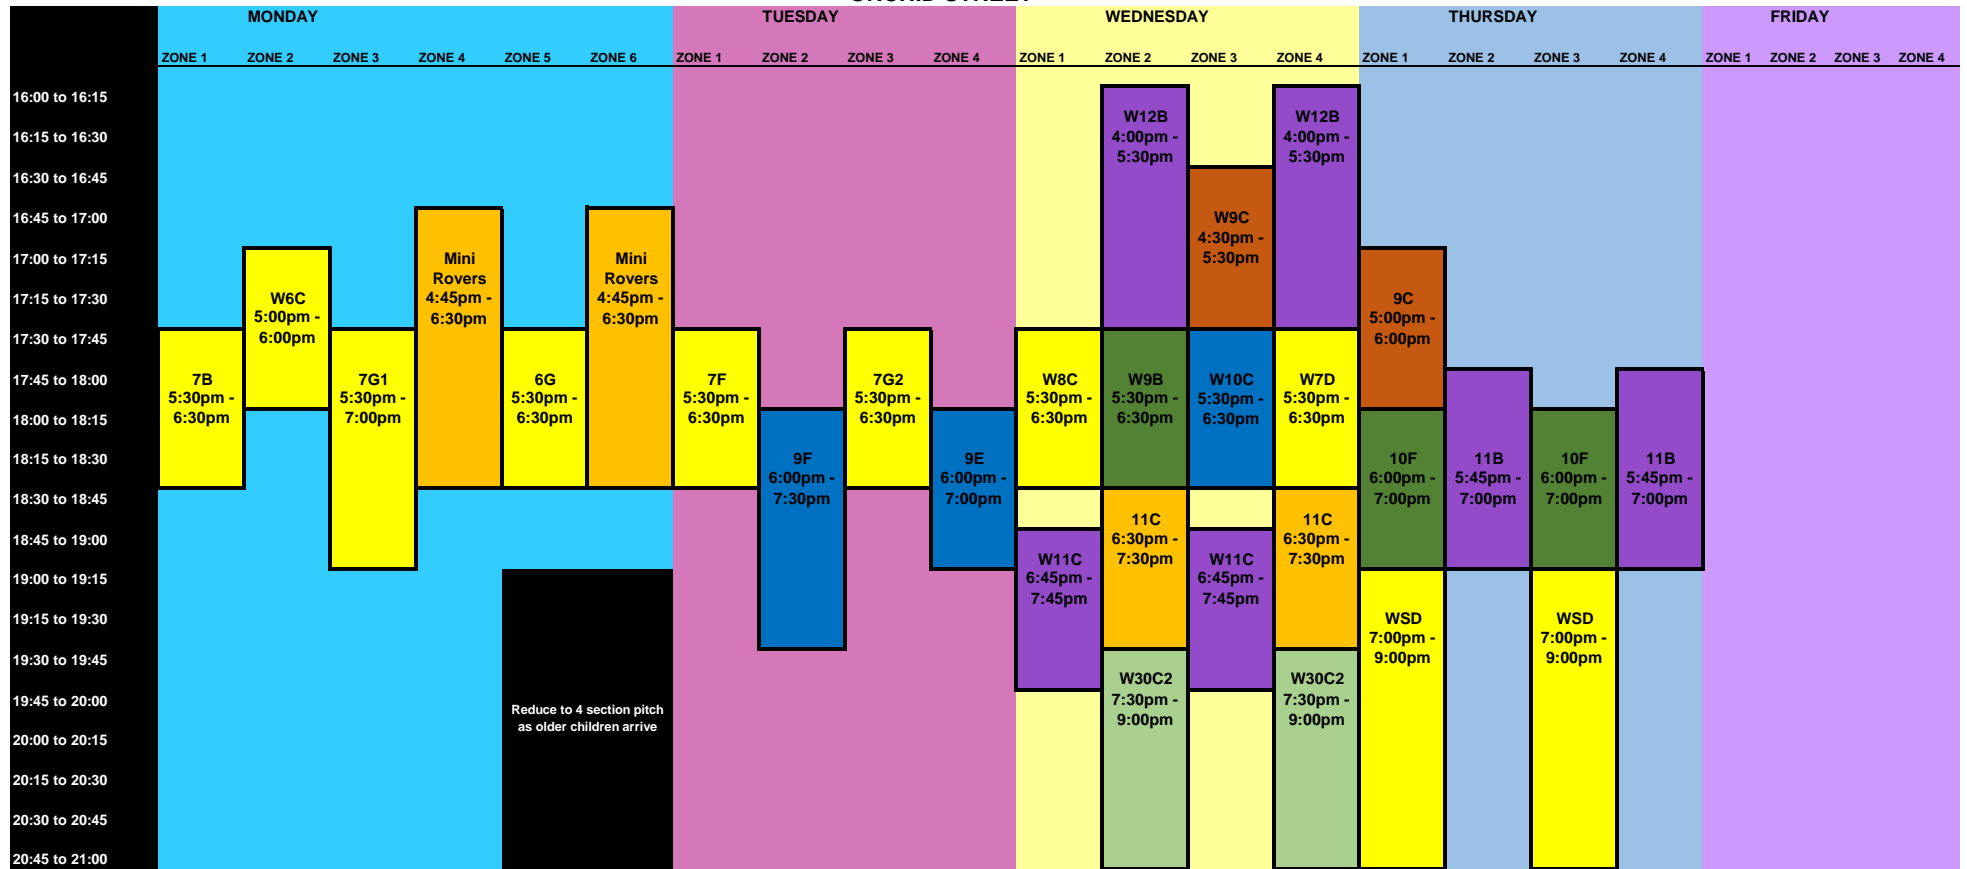

ORCHID STREET

U6s-U7s

Out of Bounds **	ZONE 1	ZONE 3	ZONE 5
	ZONE 2	ZONE 4	ZONE 6
ORCHID STREET			

U8s UP

ZONE 1	ZONE 2
ZONE 3	ZONE 4
ORCHID STREET	

**Please ensure your team do not train at the back left hand corner for safety reasons and because of loss of balls.

LOFTUS OVAL