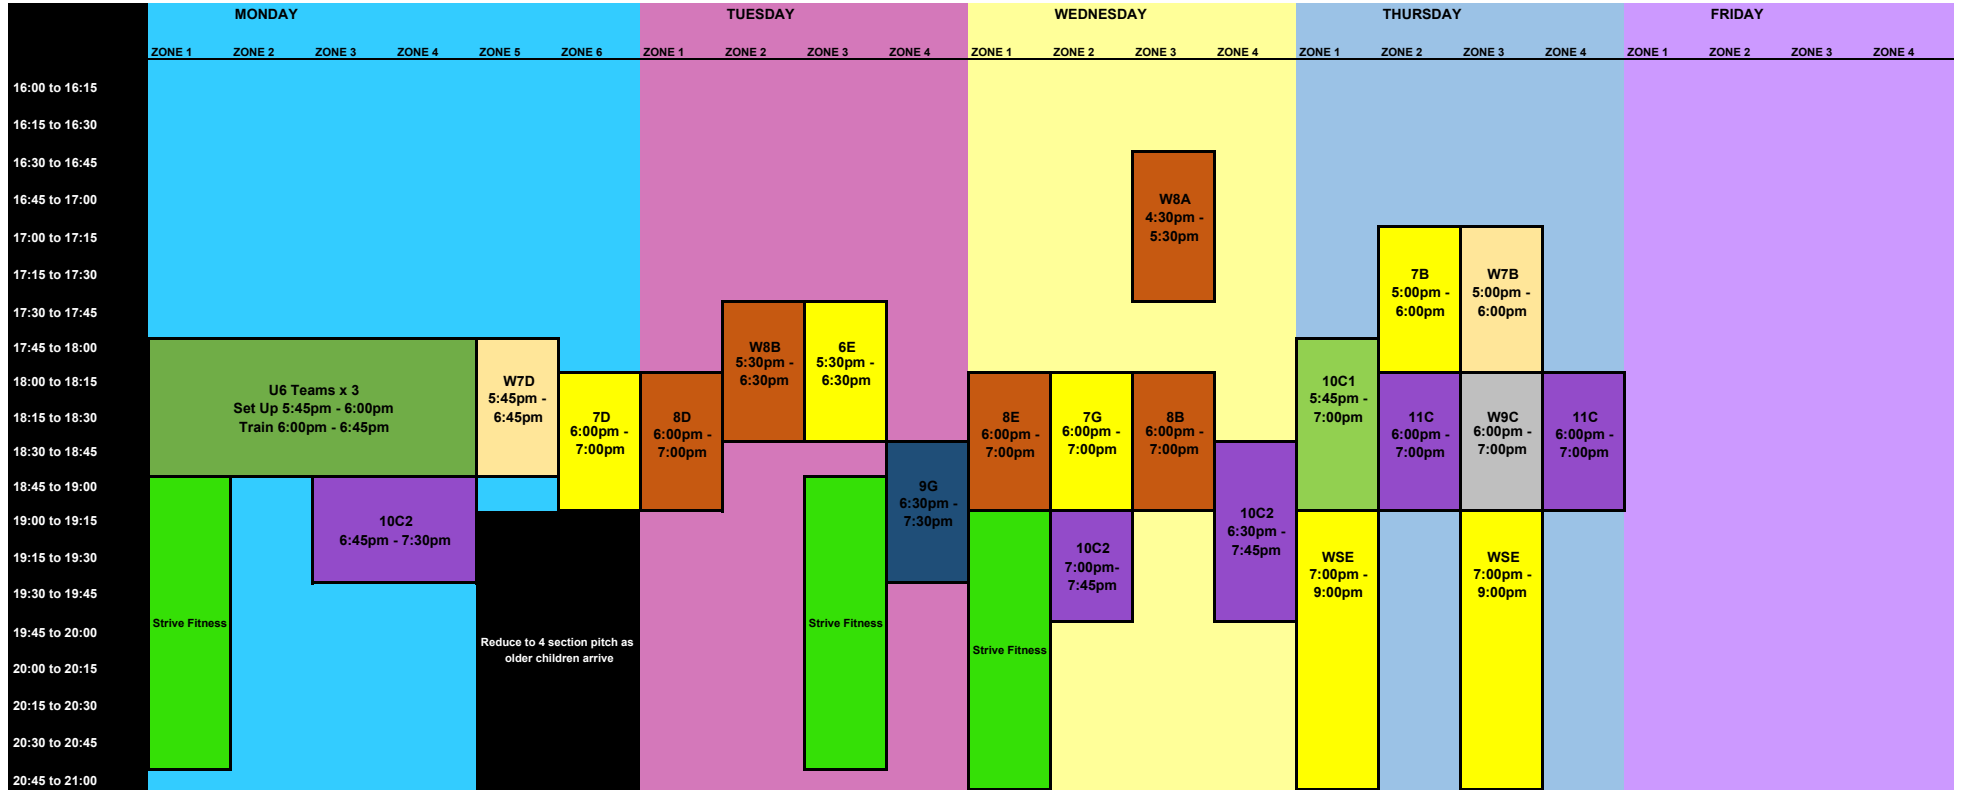

ORCHID STREET

U6s-U7s

Out of Bounds **	ZONE 1	ZONE 3	ZONE 5
	ZONE 2	ZONE 4	ZONE 6
ORCHID STREET			

U8s UP

ZONE 1	ZONE 2
ZONE 3	ZONE 4
ORCHID STREET	

**Please ensure your team do not train at the back left hand corner for safety reasons and because of loss of balls.

LOFTUS OVAL